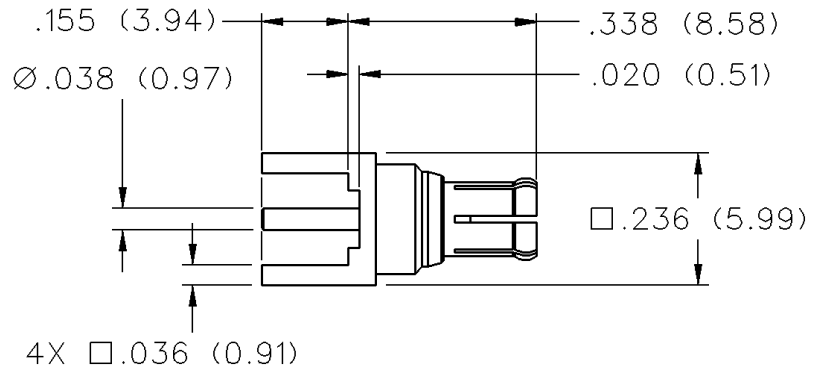

# MCX 50 Ohm Straight Plug Receptacle

GOLD PLATED	NICKEL PLATED
133-3801-201	133-3801-206

Mounting hole layout